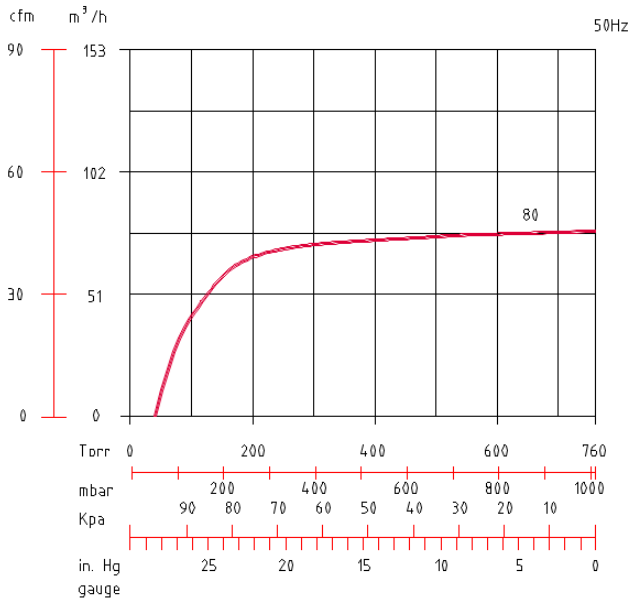

Specifications:

Model		VCX 80
M3/ Hour	60Hz	90
	50Hz	75
Ulti. Va. Max.	Torr	37.5 (50mbar abs)
Ulti. Va. Conti.	Torr	37.5 (50mbar abs)
Kw	60Hz	2.2
	50Hz	1.5
RPM (motor)	60/50Hz	3450 / 2850
Voltage Available		208~230/460V, 220~240 / 380~420V
dB(A), Max +- 3 tolerance	60Hz	70
	50Hz	68
Oil Capa (Gear box)	Ltr	0.7
Inlet / Outlet Conn.	**BSP(G)	1-1/4" / 1"
W x H (mm)		340 x 461
L* (mm)	60Hz	716
	50Hz	691
Amb. Operating Temp.	(°C)	5°C ~40°C
Accessories	Non Return Valve, Exhaust Silencer(Cast Iron)	

Note: 1) * Length varies to motor mfg 2) **NPT threads available upon request

VCX SERIES Claw Vacuum Pumps

VCX- 80

Performance Curve

Dimensions

Dimensions(mm)		L	W	H	A	B	C	D	E	F	G	I	J	M	Q
VCX-80	1.5Kw/2.2Kw	691/716	350	460	122	325	66	276	205	181	61	456	1-1/4"	1"	M8 Tap