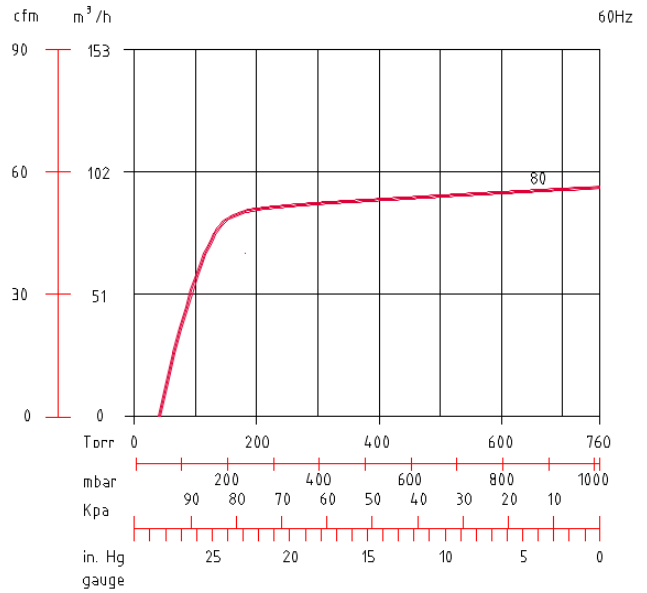

Specifications:

Model		VCX 80
M3/ Hour	60Hz	90
	50Hz	75
Ulti. Va. Max.	Torr	37.5 (50mbar abs)
Ulti. Va. Conti.	Torr	37.5 (50mbar abs)
Kw	60Hz	2.2
	50Hz	1.5
RPM (motor)	60/50Hz	3450 / 2850
Voltage Available		208~230/460V, 220~240 / 380~420V
dB(A), Max +- 3 tolerance	60Hz	70
	50Hz	68
Oil Capa (Gear box)	Ltr	0.7
Inlet / Outlet Conn.	**BSP(G)	1-1/4" / 1"
W x H (mm)		340 x 461
L* (mm)	60Hz	716
	50Hz	691
Amb. Operating Temp.	(°C)	5°C ~40°C
Accessories	Non Return Valve, Exhaust Silencer(Cast Iron)	

Note: 1) * Length varies to motor mfg 2) **NPT threads available upon request

VCX SERIES Claw Vacuum Pumps

VCX- 80

Performance Curve

Dimensions

Dimensions(mm)		L	W	H	A	B	C	D	E	F	G	I	J	M	Q
VCX-80	1.5Kw/2.2Kw	691/716	350	460	122	325	66	276	205	181	61	456	1-1/4"	1"	M8 Tap