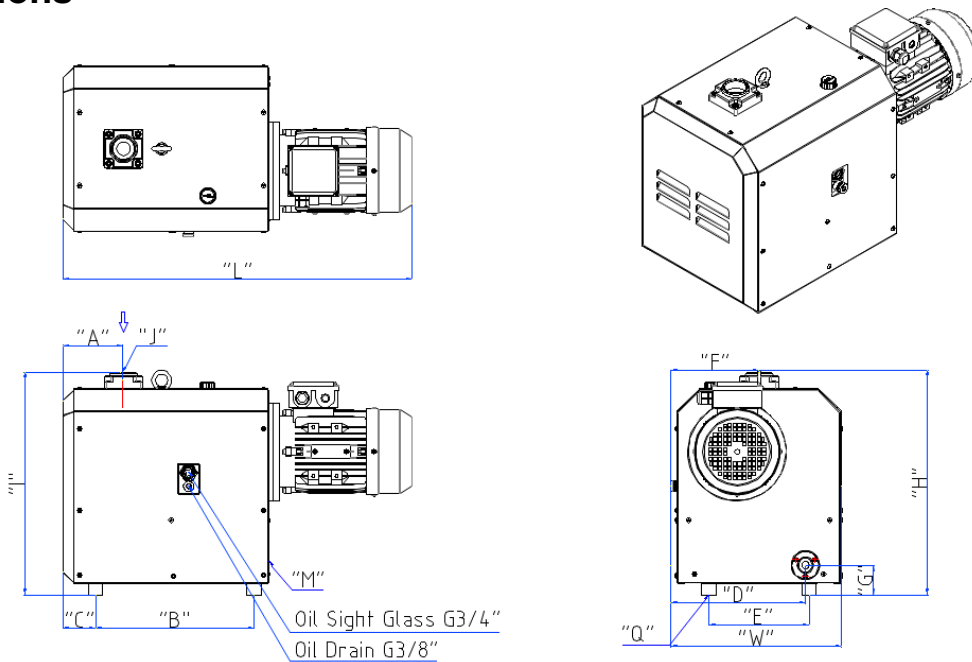

Note: 1) * Length varies to motor mfg 2) **NPT threads available upon request

VCX SERIES Claw Vacuum Pumps

VCX- 80

Performance Curve

Dimensions

Dimensions(mm)		L	W	H	A	B	C	D	E	F	G	I	J	M	Q
VCX-80	1.5Kw/2.2Kw	691/716	350	460	122	325	66	276	205	181	61	456	1-1/4"	1"	M8 Tap