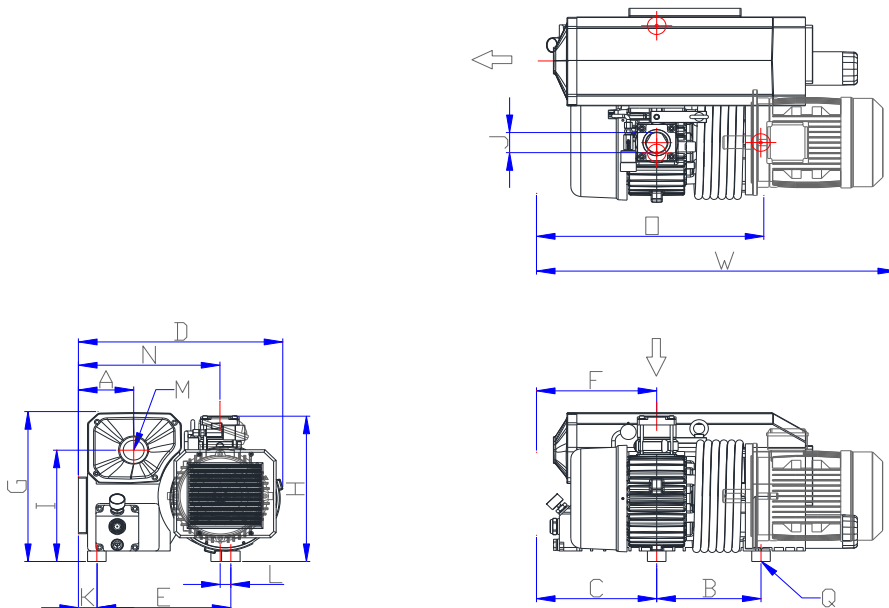

WOVP
SERIES
Oil sealed Rotary Vane Vacuum Pump

WOVP - 0500, 0600

Performance Curve

Dimensions

* The dimensions in () are for 50Hz

MODEL	W	D	H	A	B	C	E	F	G	I	J	K	L	M	N	O	Q
WOVP-0500	1006 (968)	550	413	149	311	323	360	324	426	316	G 2"	50	29	G 2"	380	612	3xM10
WOVP-0600	1032 (1006)												31				