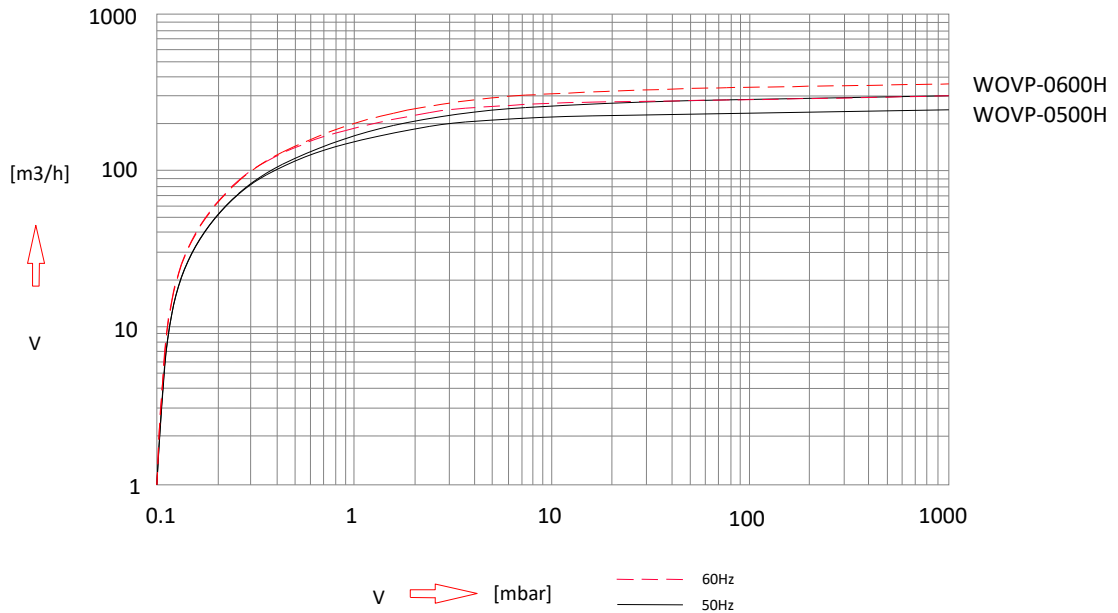

WOVP
SERIES
Oil sealed Rotary Vane Vacuum Pump

WOVP - 0500, 0600

Performance Curve

Dimensions

* The dimensions in () are for 50Hz

MODEL	W	D	H	A	B	C	E	F	G	I	J	K	L	M	N	O	Q
WOVP-0500	1006 (968)	550	413	149	311	323	360	324	426	316	G 2"	50	29	G 2"	380	612	3xM10
WOVP-0600	1032 (1006)												31				