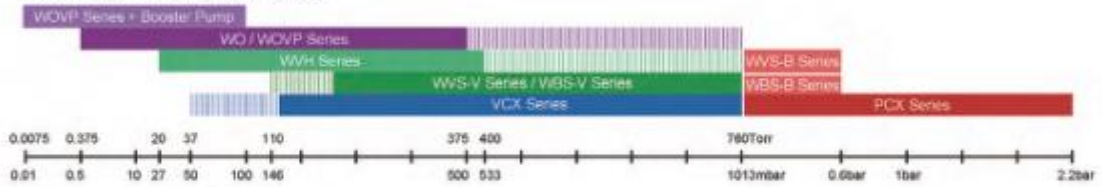

WOVP
SERIES
Oil sealed Rotary Vane Vacuum Pump

WOVP - 0500, 0600

Performance Curve

Dimensions

* The dimensions in () are for 50Hz

MODEL	W	D	H	A	B	C	E	F	G	I	J	K	L	M	N	O	Q
WOVP-0500	1006 (968)	550	413	149	311	323	360	324	426	316	G 2"	50	29	G 2"	380	612	3xM10
WOVP-0600	1032 (1006)												31				

* The dimensions in () are for 50Hz

WONVAC

WONCHANG VACUUM

원창진공 (주)

Product Ranges

Operating Range [mbar abs]

Suction capacity [m³/h , l/min]