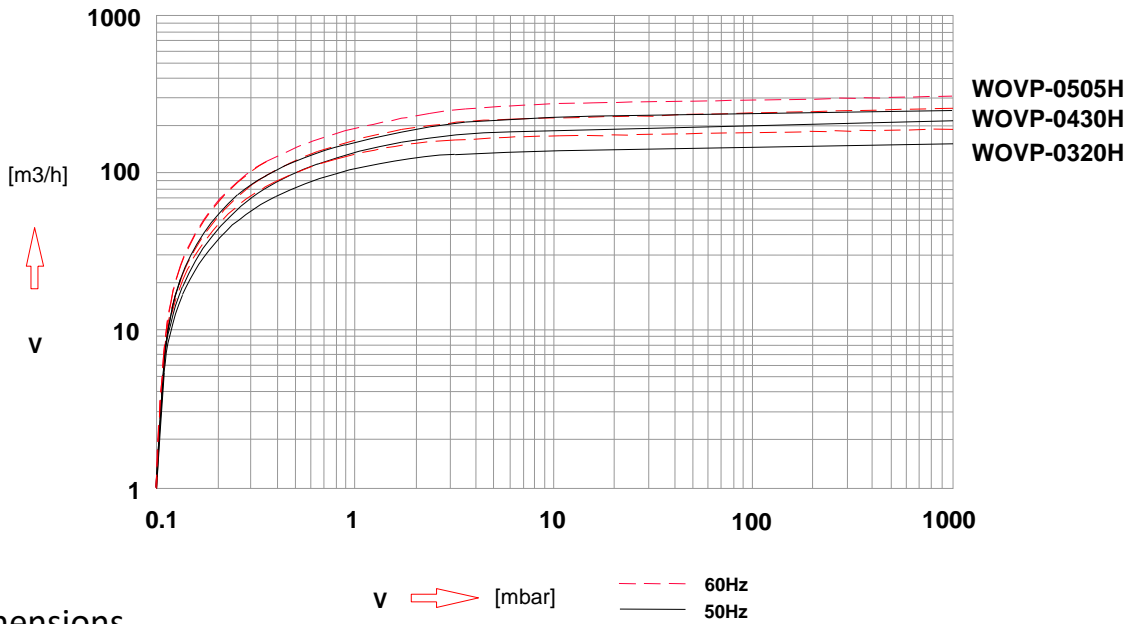

WOVP
SERIES
Oil sealed Rotary Vane Vacuum Pump

WOVP - 0320, 0430

Performance Curve

Dimensions

MODEL	W	D	H	A	B	C	E	F	G	I	J	K	L	M	N	O	Q
WOVP-320	903	535	429	131	297	257	366	282	397	313	G 2"	50	12.5	G 2"	373	570	3xM10
WOVP-430	962				357	630											
WOVP-505	1090				422	258						26				695	