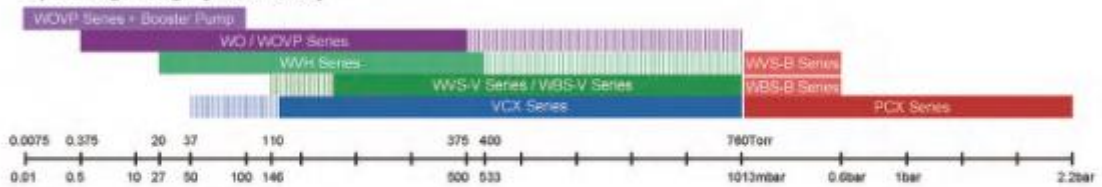

WONVAC

WONCHANG VACUUM

원창진공 (주)

Product Ranges

Operating Range [mbar abs]