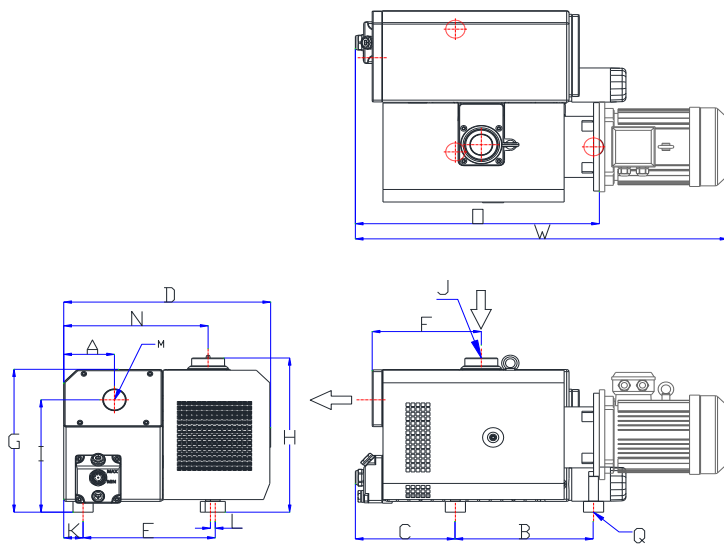

WOVP
SERIES
Oil sealed Rotary Vane Vacuum Pump

WOVP - 0320, 0430

Performance Curve

Dimensions

MODEL	W	D	H	A	B	C	E	F	G	I	J	K	L	M	N	O	Q
WOVP-320	903	535	429	131	297	257	366	282	397	313	G 2"	50	12.5	G 2"	373	570	3xM10
WOVP-430	962				357	630											
WOVP-505	1090				422	258						26				695	